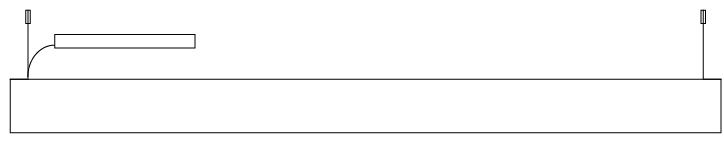

PROJECT _____
TYPE _____
SPECIFIER _____
QUANTITY _____
DATE _____

LED120 SUSPENSION

D71026-

base number
Color   Finish
Temperature   Options

1. To build a product code in our configurator select the specify button on the base model # product page
2. To build a manual product code on this datasheet choose from the options listed below in blue font and add the suffix to the base model #

GENERAL

Series: Woodlin
Subseries: LED120
Brand: Tunto
Division: Design
Mounting Type: Suspension
Mounting Location: Ceiling
Subcategory: Profile

PHYSICAL

Shape: Rectangle
Length (mm): 1600
Length (in): 63
Width (mm): 40
Width (in): 1 9/16
Height (mm): 120
Height (in): 4 3/4
Max. Overall Height (mm): 2120
Max. Overall Height (in): 83 7/16
Light Distribution: Direct / Indirect
Diffuser: Opal
Fixture Finish: [WAL](#) / [ASH](#) / [OAK](#) / [BLK](#) / [WHI](#)
Fixture Material: Wood
Cable Details: 2000mm / 78 3/4"

ELECTRICAL

Lamp Type: LED
Input Wattage (W): 74
Total Output Wattage (W): 63
Dimming: Tri-Mode (Non-Dimming and Phase Dimming (120Vac only) and 0-10V Dimming)
Driver Included: Yes
Driver Location: Integrated
Driver Type: Constant Current - Universal
Driver Class: Class 2
Input Voltage (V): 120 - 277
Constant Current (MA): 700

LED

Color Temperature (°K): [2700](#) / [3000](#) / [4000](#)
Max. Delivered Lumen (lm): 3600
CRI: >93 CRI
Lamp Life (hrs): 50000

OPTICAL

RATINGS AND CERTIFICATIONS

Certified By: Certified for North American Standards
IP rating: IP20

1600mm 63"