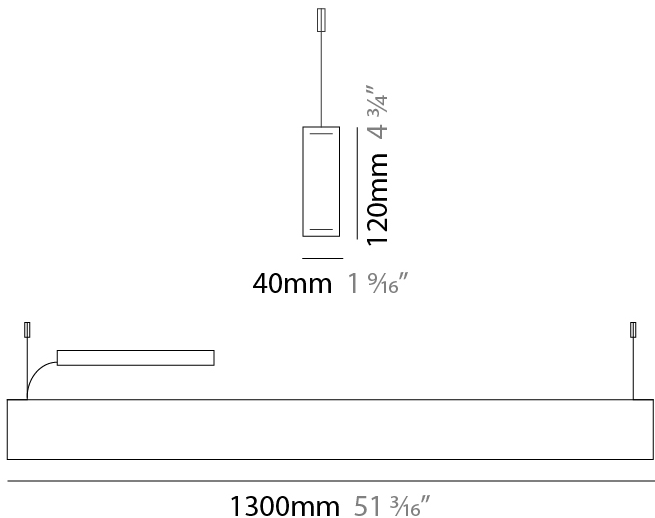

PROJECT _____
TYPE _____
SPECIFIER _____
QUANTITY _____
DATE _____

LED120 SUSPENSION

D71025-

base number
Color   Temperature   Finish   Options

1. To build a product code in our configurator select the specify button on the base model # product page
2. To build a manual product code on this datasheet choose from the options listed below in blue font and add the suffix to the base model #

GENERAL

Series: Woodlin
Subseries: LED120
Brand: Tunto
Division: Design
Mounting Type: Suspension
Mounting Location: Ceiling
Subcategory: Profile

PHYSICAL

Shape: Rectangle
Length (mm): 1300
Length (in): 51 ³/₁₆
Width (mm): 40
Width (in): 1 ⁹/₁₆
Height (mm): 120
Height (in): 4 ³/₄
Max. Overall Height (mm): 2120
Max. Overall Height (in): 83 ⁷/₁₆
Light Distribution: Direct / Indirect
Diffuser: Opal
Fixture Finish: [WAL](#) / [ASH](#) / [OAK](#) / [BLK](#) / [WHI](#)
Fixture Material: Wood
Cable Details: 2000mm / 78 3/4"

ELECTRICAL

Lamp Type: LED
Input Wattage (W): 60
Total Output Wattage (W): 50.1
Dimming: Tri-Mode (Non-Dimming and Phase Dimming (120Vac only) and 0-10V Dimming)
Driver Included: Yes
Driver Location: Integrated
Driver Type: Constant Current - Universal
Driver Class: Class 2
Input Voltage (V): 120 - 277
Constant Current (MA): 700

LED

Color Temperature (°K): [2700](#) / [3000](#) / [4000](#)
Max. Delivered Lumen (lm): 3260
CRI: >93 CRI
Lamp Life (hrs): 50000

OPTICAL

RATINGS AND CERTIFICATIONS

Certified By: Certified for North American Standards
IP rating: IP20