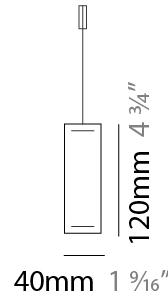

LED120 SUSPENSION

D71024-

base number   Color   Finish
Temperature   Options

1. To build a product code in our configurator select the specify button on the base model # product page
2. To build a manual product code on this datasheet choose from the options listed below in blue font and add the suffix to the base model #

GENERAL

Series: Woodlin
Subseries: LED120
Brand: Tunto
Division: Design
Mounting Type: Suspension
Mounting Location: Ceiling
Subcategory: Profile

PHYSICAL

Shape: Rectangle
Length (mm): 1000
Length (in): 39 ³/₈
Width (mm): 40
Width (in): 1 ⁹/₁₆
Height (mm): 120
Height (in): 4 ³/₄
Max. Overall Height (mm): 2120
Max. Overall Height (in): 83 ⁷/₁₆
Light Distribution: Direct / Indirect
Diffuser: Opal
Fixture Finish: WAL / ASH / OAK / BLK / WHI
Fixture Material: Wood
Cable Details: 2000mm / 78 3/4"

ELECTRICAL

Lamp Type: LED
Input Wattage (W): 46
Total Output Wattage (W): 38
Dimming: Tri-Mode (Non-Dimming and Phase Dimming (120Vac only) and 0-10V Dimming)
Driver Included: Yes
Driver Location: Integrated
Driver Type: Constant Current - Universal
Driver Class: Class 2
Input Voltage (V): 120 - 277
Constant Current (MA): 700

LED

Color Temperature (°K): 2700 / 3000 / 4000
Max. Delivered Lumen (lm): 2200
CRI: >93 CRI
Lamp Life (hrs): 50000

OPTICAL

RATINGS AND CERTIFICATIONS

Certified By: Certified for North American Standards
IP rating: IP20