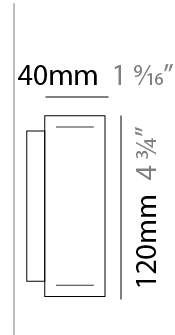

LED120 SURFACE

D73029- -

base number   Color   Finish
Temperature   Options

1. To build a product code in our configurator select the specify button on the base model # product page
2. To build a manual product code on this datasheet choose from the options listed below in blue font and add the suffix to the base model #

GENERAL

Series: Woodlin
Subseries: LED120
Brand: Tunto
Division: Design
Mounting Type: Surface
Mounting Location: Wall
Subcategory: Profile

PHYSICAL

Shape: Rectangle
Length (mm): 700
Length (in): 27 ⁹/₁₆"
Width (mm): 40
Width (in): 1 ⁹/₁₆"
Height (mm): 120
Height (in): 4 ³/₄"
Extension (mm): 40
Extension (in): 1 ⁹/₁₆"
Light Distribution: Direct / Indirect
Diffuser: Opal
Fixture Finish: WAL / ASH / OAK / BLK / WHI
Fixture Material: Wood

ELECTRICAL

Lamp Type: LED
Input Wattage (W): 31
Total Output Wattage (W): 25.3
Dimming: Tri-Mode (Non-Dimming and Phase Dimming (120Vac only) and 0-10V Dimming)
Driver Included: Yes
Driver Location: Remote
Driver Type: Constant Current - Universal
Driver Class: Class 2
Housing: ENCP3
Input Voltage (V): 120 - 277
Constant Current (MA): 700

LED

Color Temperature (°K): 2700 / 3000 / 4000
Max. Delivered Lumen (lm): 1500
CRI: >93 CRI
Lamp Life (hrs): 50000

OPTICAL

RATINGS AND CERTIFICATIONS

Certified By: Certified for North American Standards
IP rating: IP20

PROJECT	_____
TYPE	_____
SPECIFIER	_____
QUANTITY	_____
DATE	_____

700mm 27 ⁹/₁₆"

Indirect