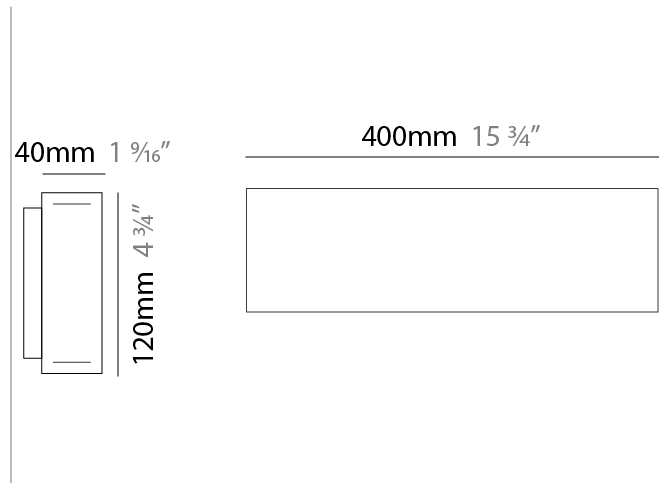

LED120 SURFACE

D73028-

base number   Color   Finish
Temperature   Options

1. To build a product code in our configurator select the specify button on the base model # product page
2. To build a manual product code on this datasheet choose from the options listed below in blue font and add the suffix to the base model #

GENERAL

Series: Woodlin
Subseries: LED120
Brand: Tunto
Division: Design
Mounting Type: Surface
Mounting Location: Wall
Subcategory: Profile

PHYSICAL

Shape: Rectangle
Length (mm): 400
Length (in): 15 ³/₄
Width (mm): 40
Width (in): 1 ⁹/₁₆
Height (mm): 120
Height (in): 4 ³/₄
Extension (mm): 40
Extension (in): 1 ⁹/₁₆
Light Distribution: Direct / Indirect
Diffuser: Opal
Fixture Finish: WAL / ASH / OAK / BLK / WHI
Fixture Material: Wood

ELECTRICAL

Lamp Type: LED
Input Wattage (W): 16
Total Output Wattage (W): 12.6
Dimming: Tri-Mode (Non-Dimming and Phase Dimming (120Vac only) and 0-10V Dimming)
Driver Included: Yes
Driver Location: Remote
Driver Type: Constant Current - Universal
Driver Class: Class 2
Housing: ENCP3
Input Voltage (V): 120 - 277
Constant Current (MA): 700

LED

Color Temperature (°K): 2700 / 3000 / 4000
Max. Delivered Lumen (lm): 800
CRI: >93 CRI
Lamp Life (hrs): 50000

OPTICAL

RATINGS AND CERTIFICATIONS

Certified By: Certified for North American Standards
IP rating: IP20

PROJECT	_____
TYPE	_____
SPECIFIER	_____
QUANTITY	_____
DATE	_____