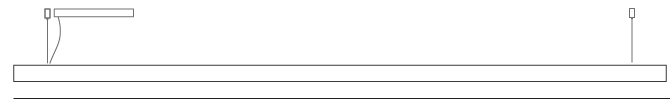

PROJECT
TYPE
SPECIFIER
QUANTITY
DATE

LED60 SUSPENSION

D71017- -

base number
Color   Temperature   Finish   Options

1. To build a product code in our configurator select the specify button on the base model # product page
2. To build a manual product code on this datasheet choose from the options listed below in blue font and add the suffix to the base model #

GENERAL

Series: Woodlin
Subseries: LED60
Brand: Tunto
Division: Design
Mounting Type: Suspension
Mounting Location: Ceiling
Subcategory: Profile

PHYSICAL

Shape: Rectangle
Length (mm): 1300
Length (in): 51 ³/₁₆
Width (mm): 60
Width (in): 2 ³/₈
Height (mm): 60
Height (in): 2 ³/₈
Max. Overall Height (mm): 2060
Max. Overall Height (in): 81 ¹/₈
Light Distribution: Direct
Diffuser: Opal
Fixture Finish: [WAL / ASH / OAK / BLK / WHI](#)
Fixture Material: Wood
Cable Details: 2000mm / 78 3/4"

ELECTRICAL

Lamp Type: LED
Input Wattage (W): 55
Total Output Wattage (W): 50.8
Dimming: Tri-Mode (Non-Dimming and Phase Dimming (120Vac only) and 0-10V Dimming)
Driver Included: Yes
Driver Location: Integrated
Driver Type: Constant Current - Universal
Driver Class: Class 2
Input Voltage (V): 120 - 277
Constant Current (MA): 700

LED

Color Temperature (°K): [2700 / 3000 / 4000](#)
Max. Delivered Lumen (lm): 4380
CRI: >93 CRI
Lamp Life (hrs): 50000

OPTICAL

RATINGS AND CERTIFICATIONS

Certified By: Certified for North American Standards
IP rating: IP20

1300mm 51 ³/₁₆"

60mm 2 ³/₈"

Direct