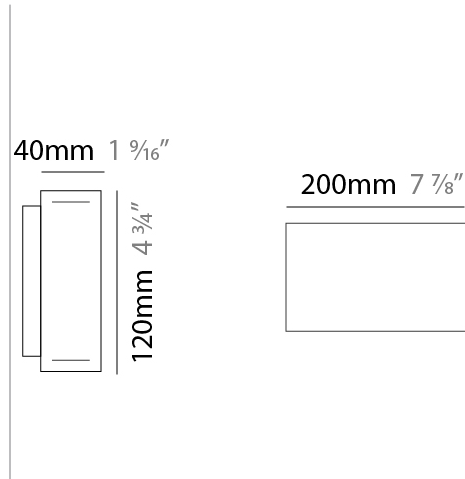

LED120 SURFACE

D73027-

base number   Color   Finish
Temperature   Options

1. To build a product code in our configurator select the specify button on the base model # product page
2. To build a manual product code on this datasheet choose from the options listed below in blue font and add the suffix to the base model #

GENERAL

Series: Woodlin
Subseries: LED120
Brand: Tunto
Division: Design
Mounting Type: Surface
Mounting Location: Wall
Subcategory: Profile

PHYSICAL

Shape: Rectangle
Length (mm): 200
Length (in): 7 ⁷/₈
Width (mm): 40
Width (in): 1 ⁹/₁₆
Height (mm): 120
Height (in): 4 ³/₄
Extension (mm): 40
Extension (in): 1 ⁹/₁₆
Light Distribution: Direct / Indirect
Diffuser: Opal
Fixture Finish: WAL / ASH / OAK / BLK / WHI
Fixture Material: Wood

ELECTRICAL

Lamp Type: LED
Input Wattage (W): 6
Total Output Wattage (W): 4.5
Dimming: Tri-Mode (Non-Dimming and Phase Dimming (120Vac only) and 0-10V Dimming)
Driver Included: Yes
Driver Location: Remote
Driver Type: Constant Current - Universal
Driver Class: Class 2
Housing: ENCP3
Input Voltage (V): 120 - 277
Constant Current (MA): 500

LED

Color Temperature (°K): 2700 / 3000 / 4000
Max. Delivered Lumen (lm): 300
CRI: >93 CRI
Lamp Life (hrs): 50000

OPTICAL

RATINGS AND CERTIFICATIONS

Certified By: Certified for North American Standards
IP rating: IP20

PROJECT
TYPE
SPECIFIER
QUANTITY
DATE