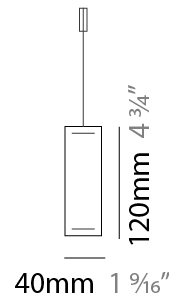

PROJECT _____
TYPE _____
SPECIFIER _____
QUANTITY _____
DATE _____

LED120 SUSPENSION

D71026-

base number
Color   Finish
Temperature   Options

1. To build a product code in our configurator select the specify button on the base model # product page
2. To build a manual product code on this datasheet choose from the options listed below in blue font and add the suffix to the base model #

GENERAL

Series: Woodlin
Subseries: LED120
Brand: Tunto
Division: Design
Mounting Type: Suspension
Mounting Location: Ceiling
Subcategory: Profile

PHYSICAL

Shape: Rectangle
Length (mm): 1600
Length (in): 63
Width (mm): 40
Width (in): 1 9/16
Height (mm): 120
Height (in): 4 3/4
Max. Overall Height (mm): 2120
Max. Overall Height (in): 83 7/16
Light Distribution: Direct / Indirect
Diffuser: Opal
Fixture Finish: [WAL](#) / [ASH](#) / [OAK](#) / [BLK](#) / [WHI](#)
Fixture Material: Wood
Cable Details: 2000mm / 78 3/4"

ELECTRICAL

Lamp Type: LED
Input Wattage (W): 74
Total Output Wattage (W): 63
Dimming: Tri-Mode (Non-Dimming and Phase Dimming (120Vac only) and 0-10V Dimming)
Driver Included: Yes
Driver Location: Integrated
Driver Type: Constant Current - Universal
Driver Class: Class 2
Input Voltage (V): 120 - 277
Constant Current (MA): 700

LED

Color Temperature (°K): [2700](#) / [3000](#) / [4000](#)
Max. Delivered Lumen (lm): 3600
CRI: >93 CRI
Lamp Life (hrs): 50000

OPTICAL

RATINGS AND CERTIFICATIONS

Certified By: Certified for North American Standards
IP rating: IP20

1600mm 63"